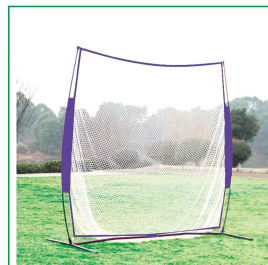

Baseball net series

棒球网系列

Hitting net QH3-B001
1.Size: 7*7'
2.Pole Frame: Φ12.5mm fiberglass & Φ25*0.8mm steel tube
3.Net: polyester 3 ply 1"
4.Packing: 1 set in carry bag/ctn

1.尺寸: 7*7英尺
2.框架: Φ12.5毫米玻纤管支撑, Φ25*0.8毫米铁管
3.网子: 3股涤纶网, 1英寸网目
4.包装: 一套入提袋再入外箱